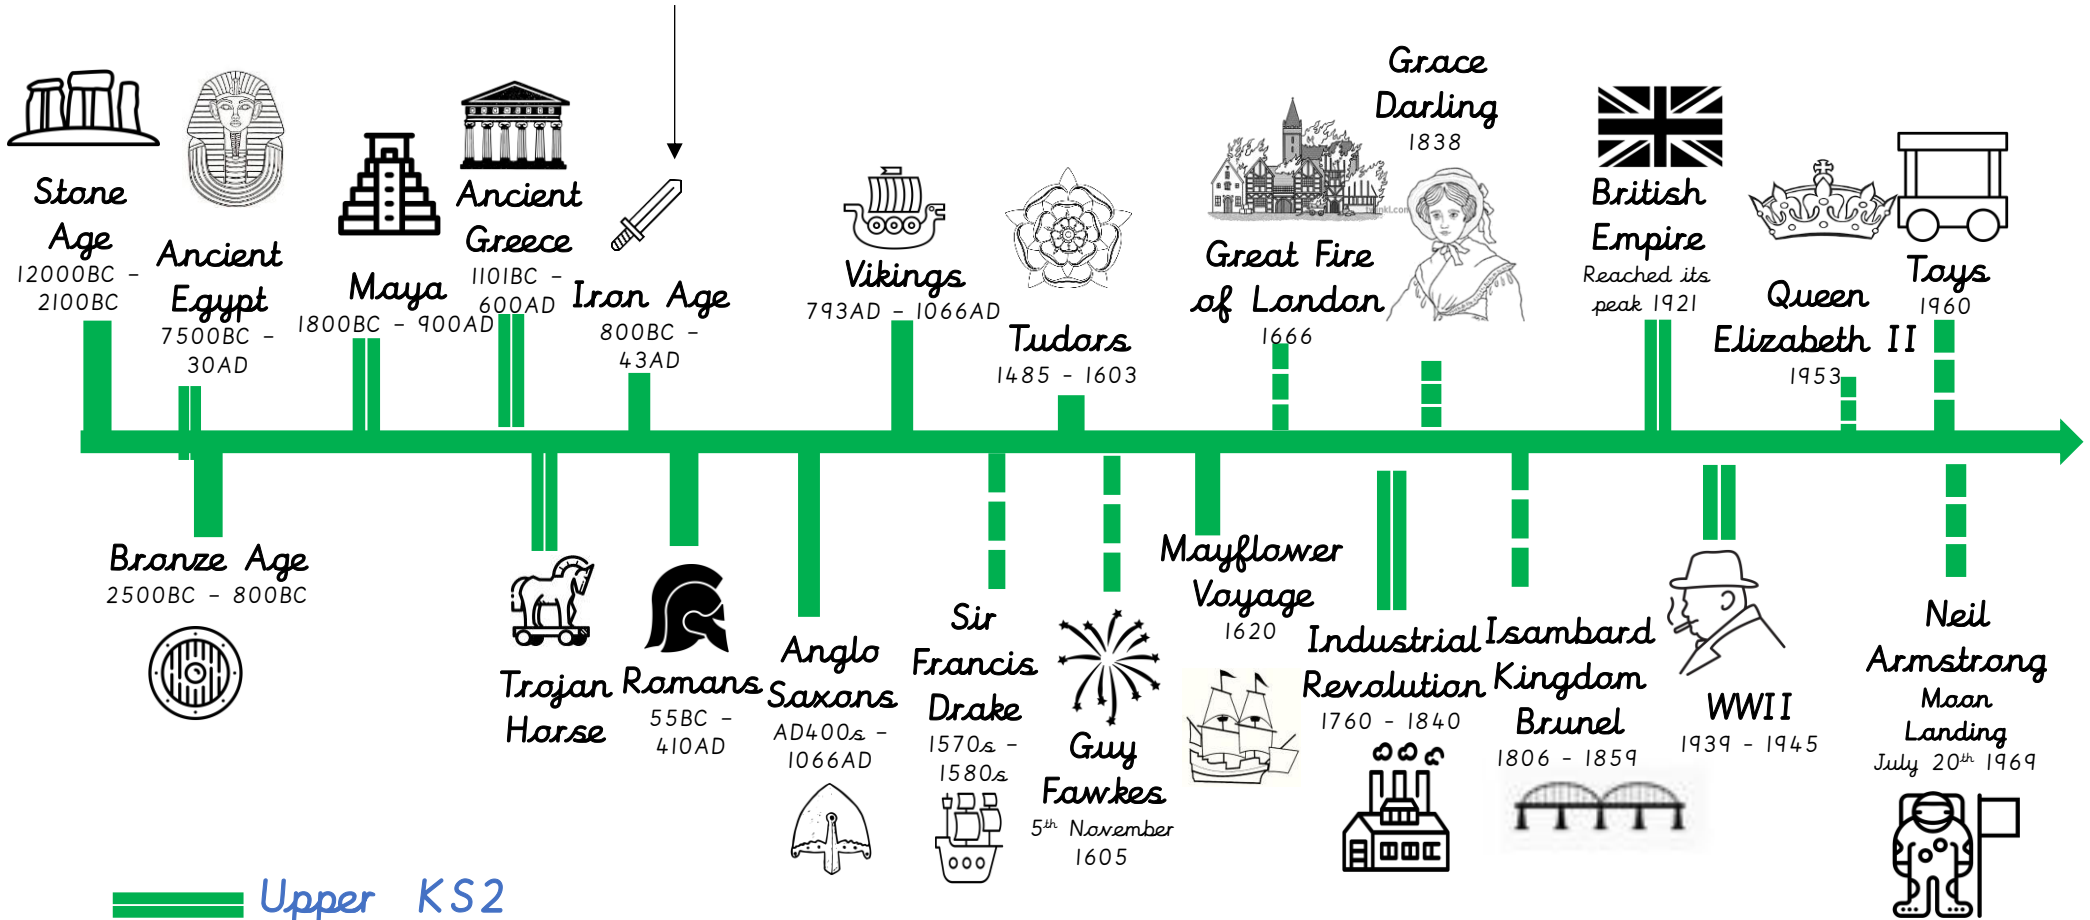

Yealmpton Primary School's Timeline

These are all the eras and events taught at Yealmpton Primary School.

Birth of Christ
BC changes to AD

Upper KS2

Lower KS2

KSI